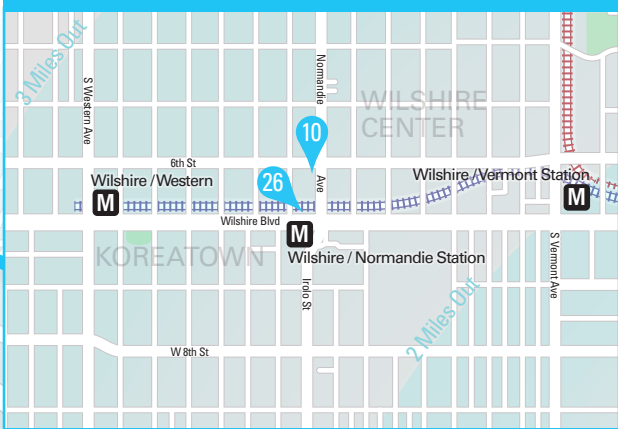

Wilshire Center